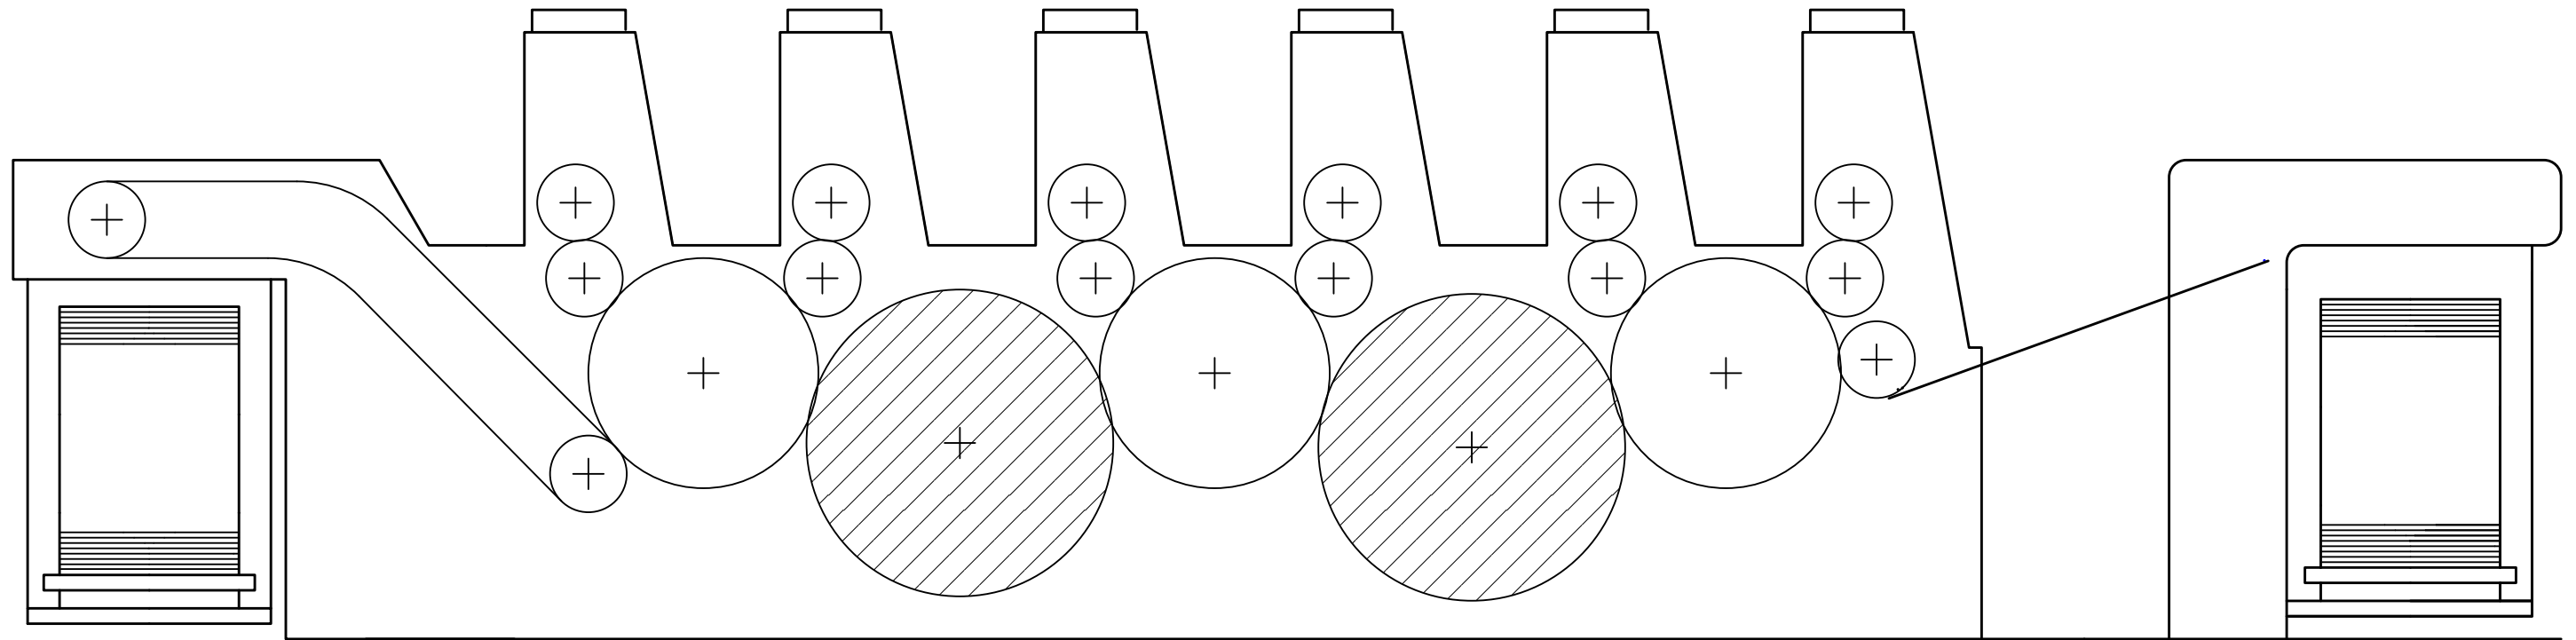

**PRESS: AKIYAMA BESTECH (HIACE) 6 COLOR  
4 TIMES SIZE TRANSFER CYLINDER**

**NUMBER OF SHEETS REQUIRED**

TYPE OF PRESS	RECOMMENDED SIZE	2 COLOR	4 COLOR	6 COLOR	8 COLOR	10 COLOR
BESTECH 28	19 1/4 X 28 1/4	0	4	8	12	16
BESTECH 32	24 X 32 1/4	0	4	8	12	16
BESTECH 40	28 X 40 1/8	0	4	8	12	16
HIACE 40	27 3/16 X 40 1/8	0	4	8	12	16