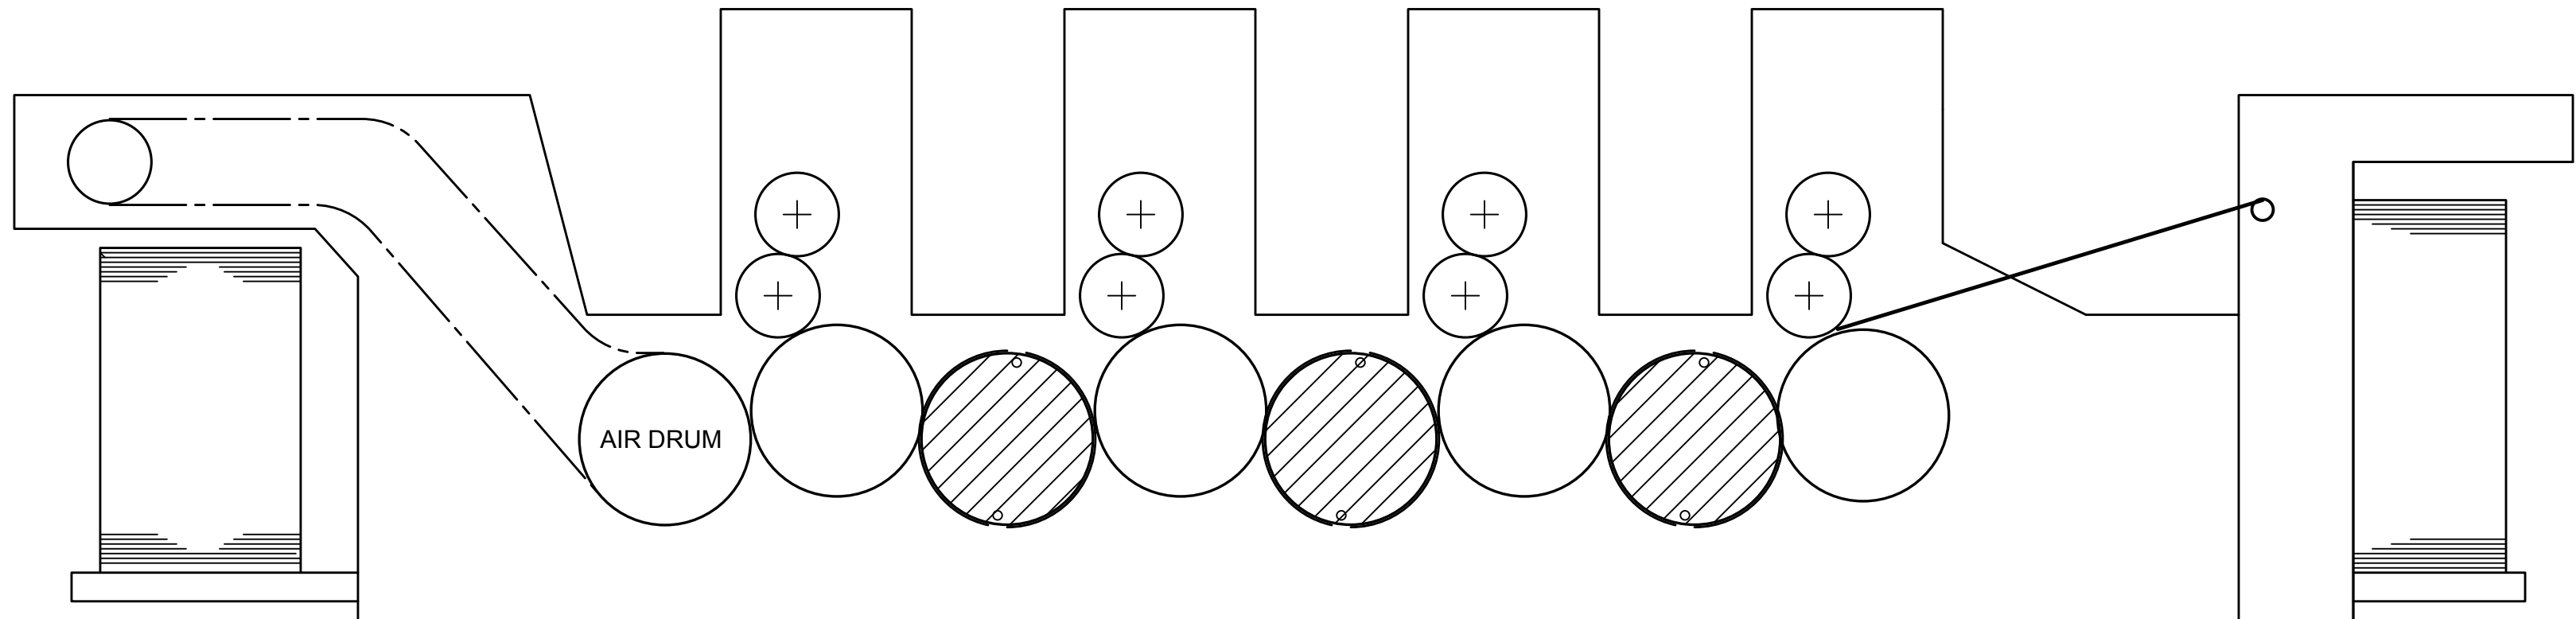

PRESS: KOMORI LITHRONE 4 COLOR
DOUBLE SIZE TRANSFER CYLINDER

NUMBER OF SHEET REQUIRED

TYPE OF PRESS	RECOMMENDED SIZE	2 COLOR	4 COLOR	6 COLOR	8 COLOR	10 COLOR
LITHRONE 20	14 3/4 X 20 7/8	2	6	10	14	18
LITHRONE 26	20 11/16 X 27	2	6	10	14	18
LITHRONE 28	20 11/16 X 28 3/4	2	6	10	14	18
LITHRONE 32	25 1/4 X 32 1/2	2	6	10	14	18
LITHRONE 40	28 1/2 X 41	2	6	10	14	18
LITHRONE 44	33 1/8 X 44 9/16	2	6	10	14	18
LITHRONE 50	39 3/8 X 52	2	6	10	14	18