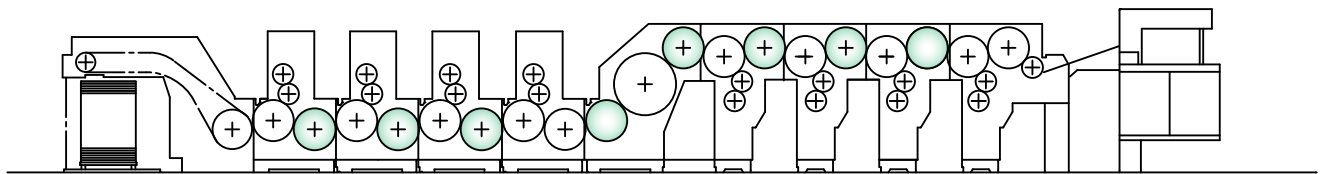

PRESS: MITSUBISHI NEW DAIYA-TP PRESS  
 DOUBLE SIZE TRANSFER CYLINDER

TYPE OF PRESS	RECOMMENDED SIZE		4 COLOR
NEW DAIYA 300 TP	28 3/8 X 40 3/8		16
NEW DAIYA 400 TP	32 1/4 X 44 1/4		16