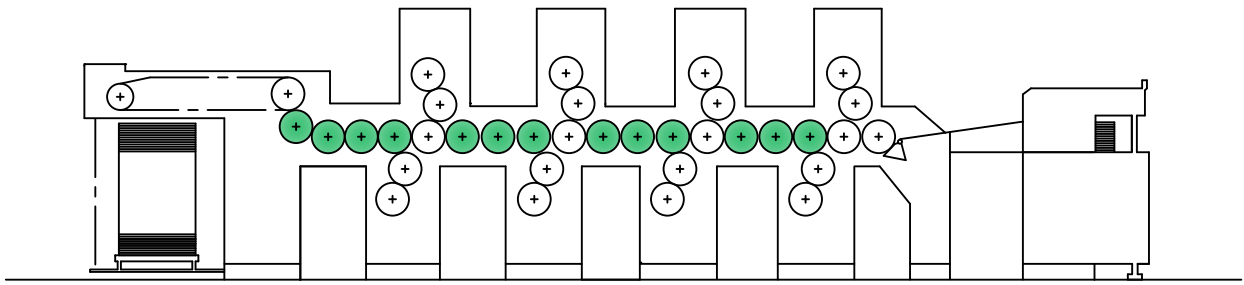

PRESS: AKIYAMA J PRINT 4 COLOR
SINGLE SIZE TRANSFER CYLINDER

NUMBER OF SHEETS REQUIRED

TYPE OF PRESS	RECOMMENDED SIZE	2 COLOR	4 COLOR	5 COLOR	6 COLOR
J PRINT 26"	19 1/4 X 28 1/4	10	13	16	19
J PRINT 29"	24 X 32 1/4	10	13	16	19
J PRINT 32"	28 X 40 1/8	10	13	16	19
J PRINT 40"	27 3/16 X 40 1/8	10	13	16	19