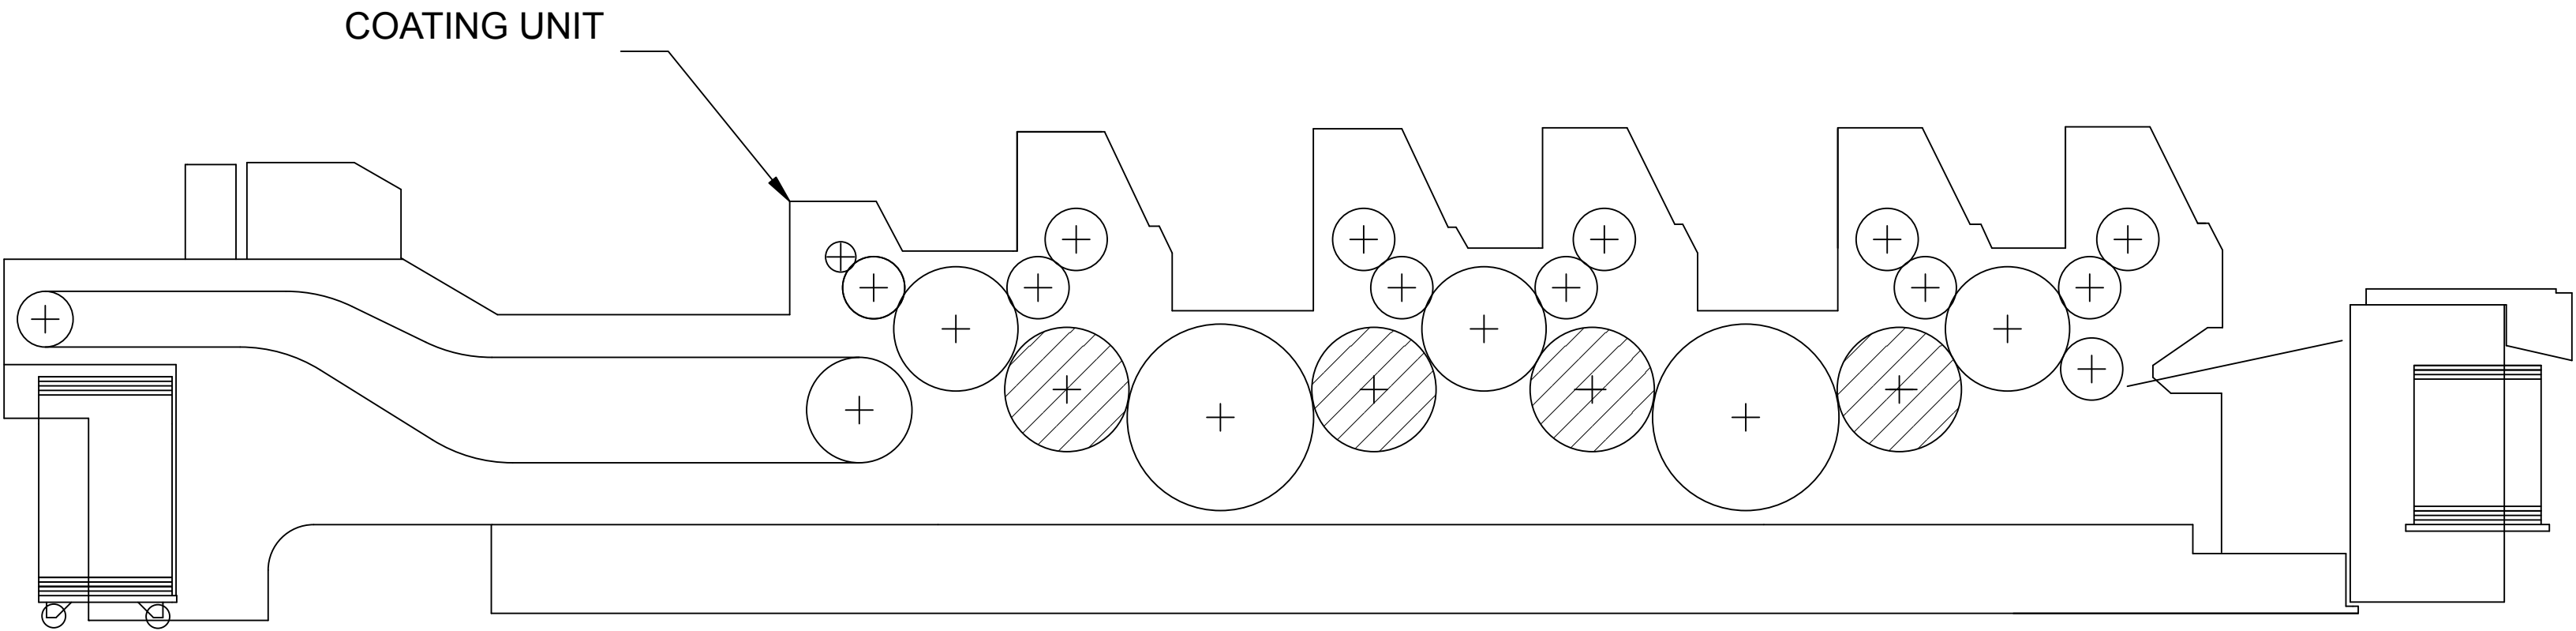

PRESS: HAMADA BETA 52, 5 COLOR  
 DOUBLE SIZE TRANSFER CYLINDER

NUMBER OF SHEET REQUIRED

TYPE OF PRESS	RECOMMENDED SIZE	2 COLOR	4 COLOR	5 COLOR	6 COLOR
ALPHA, BETA 52	15 3/4 X 21 1/4	0	4	6	8
ALPHA 66	20 X 26 1/16	0	4	6	8