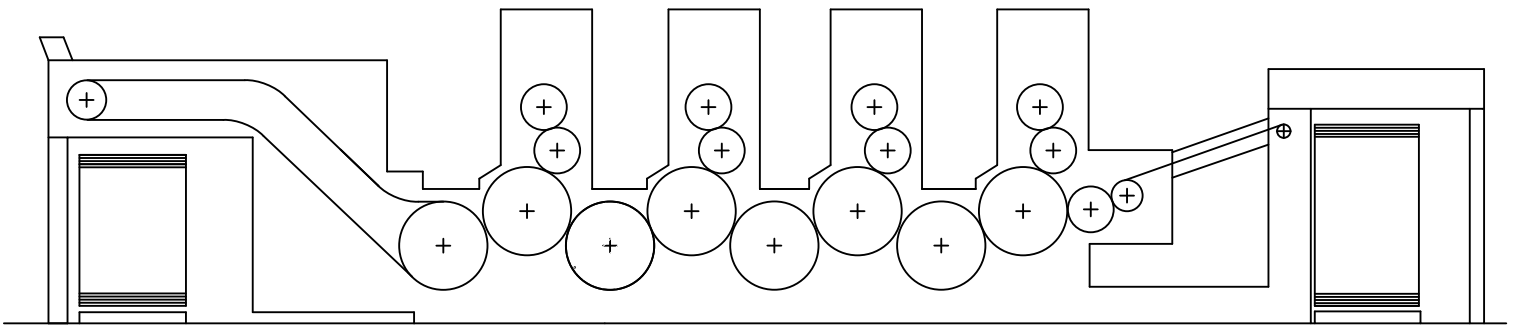

PRESS: KBA-PLANETA RAPIDA 4 COLOR
 DOUBLE SIZE TRANSFER CYLINDER

NUMBER OF SHEETS REQUIRED

TYPE OF PRESS	RECOMMENDED SIZE	2 COLOR	4 COLOR	5 COLOR	6 COLOR	7 COLOR	8 COLOR
RAPIDA 104	32 X 41 3/8	2	6	8	10	12	14