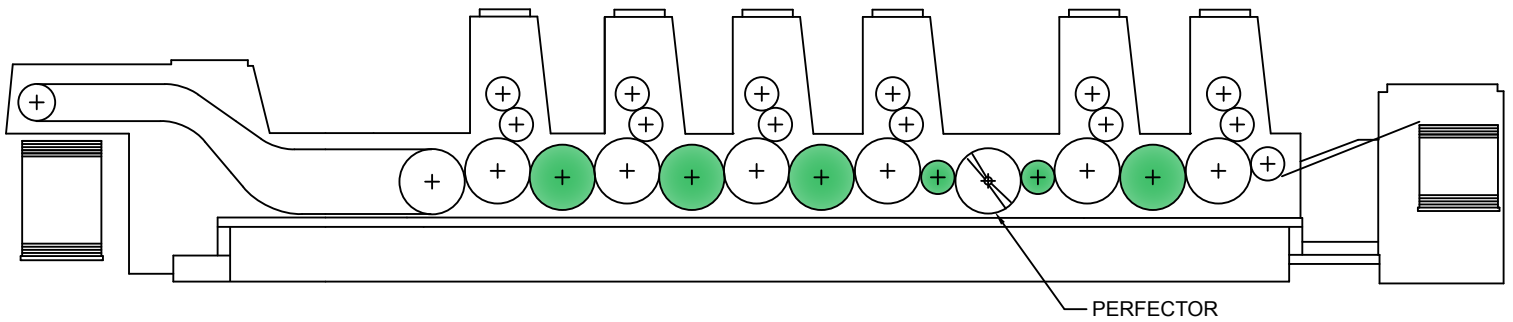

PRESS: SHINOHARA 52, 66, 75, 79, 6 COLOR
SINGLE & DOUBLE SIZE TRANSFER CYLINDERS

NUMBER OF SHEETS REQUIRED

TYPE OF PRESS	RECOMMENDED SIZE	4 COLOR	5 COLOR	6 COLOR	6 COLOR
SHINOHARA 52	14 1/2 X 21	6	8	10	12
SHINOHARA 55	20 X 26	6	8	10	12
SHINOHARA 76	23 X 29 1/2	6	8	10	12
SHINOHARA 79	23 X 29 1/2	6	8	10	12