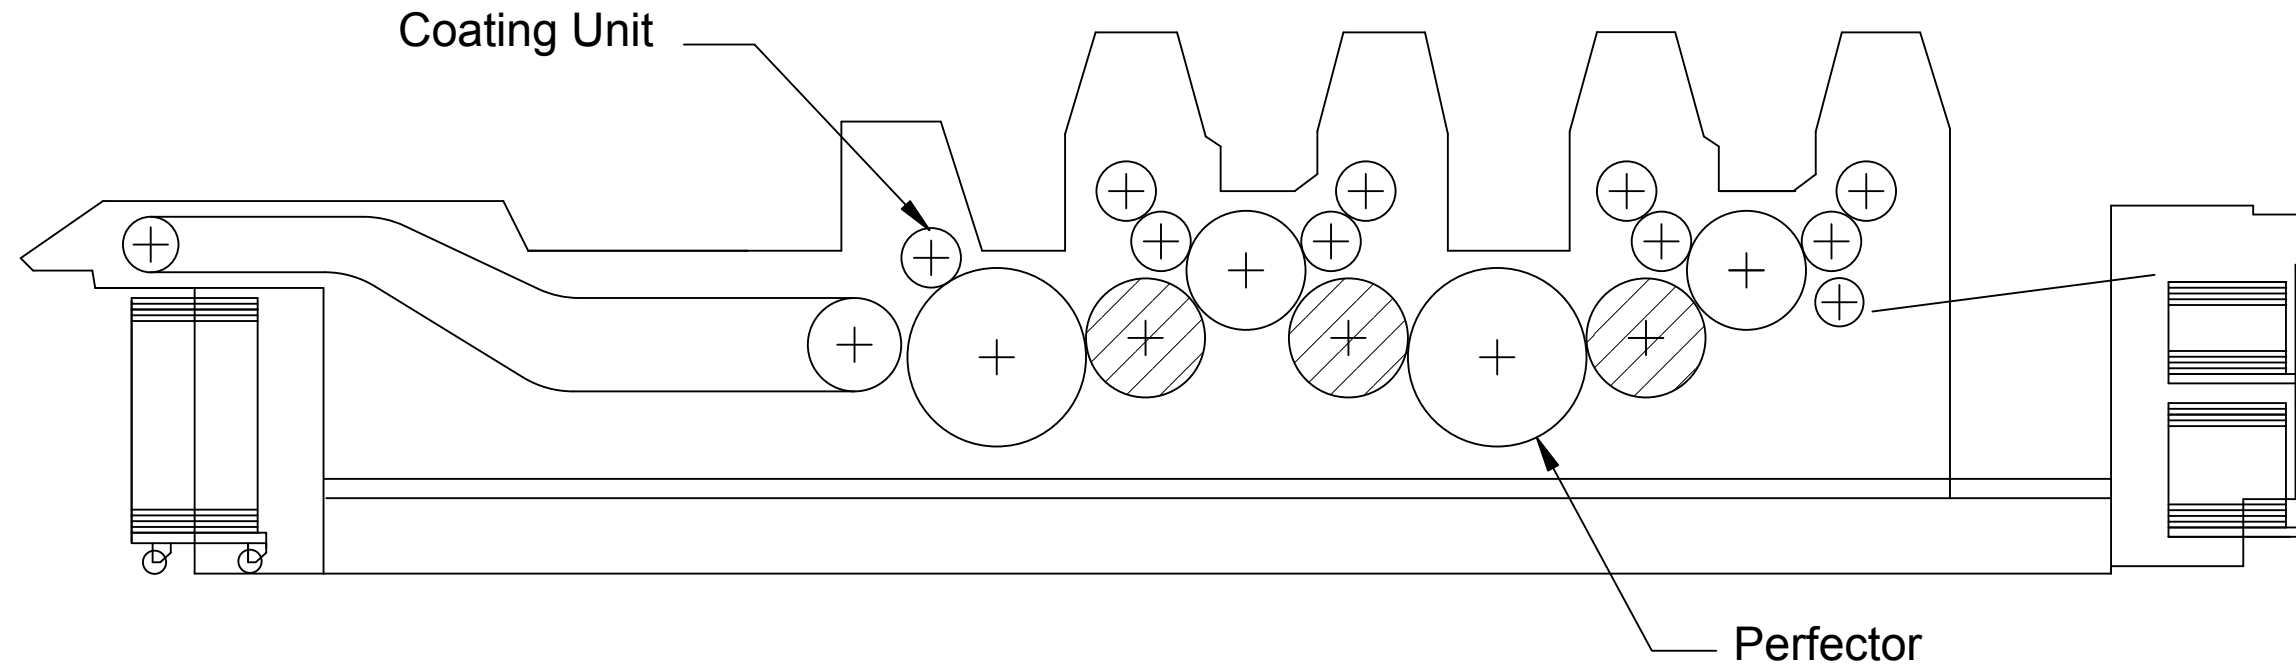

PRESS: RYOBI 520 MODEL 4 COLOR
 DOUBLE SIZE TRANSFER CYLINDER

NUMBER OF SHEET REQUIRED

TYPE OF PRESS	RECOMMENDED SIZE	4 COLOR	5 COLOR	6 COLOR
RYOBI 520	14 9/16 X 20 1/2	6	8	10